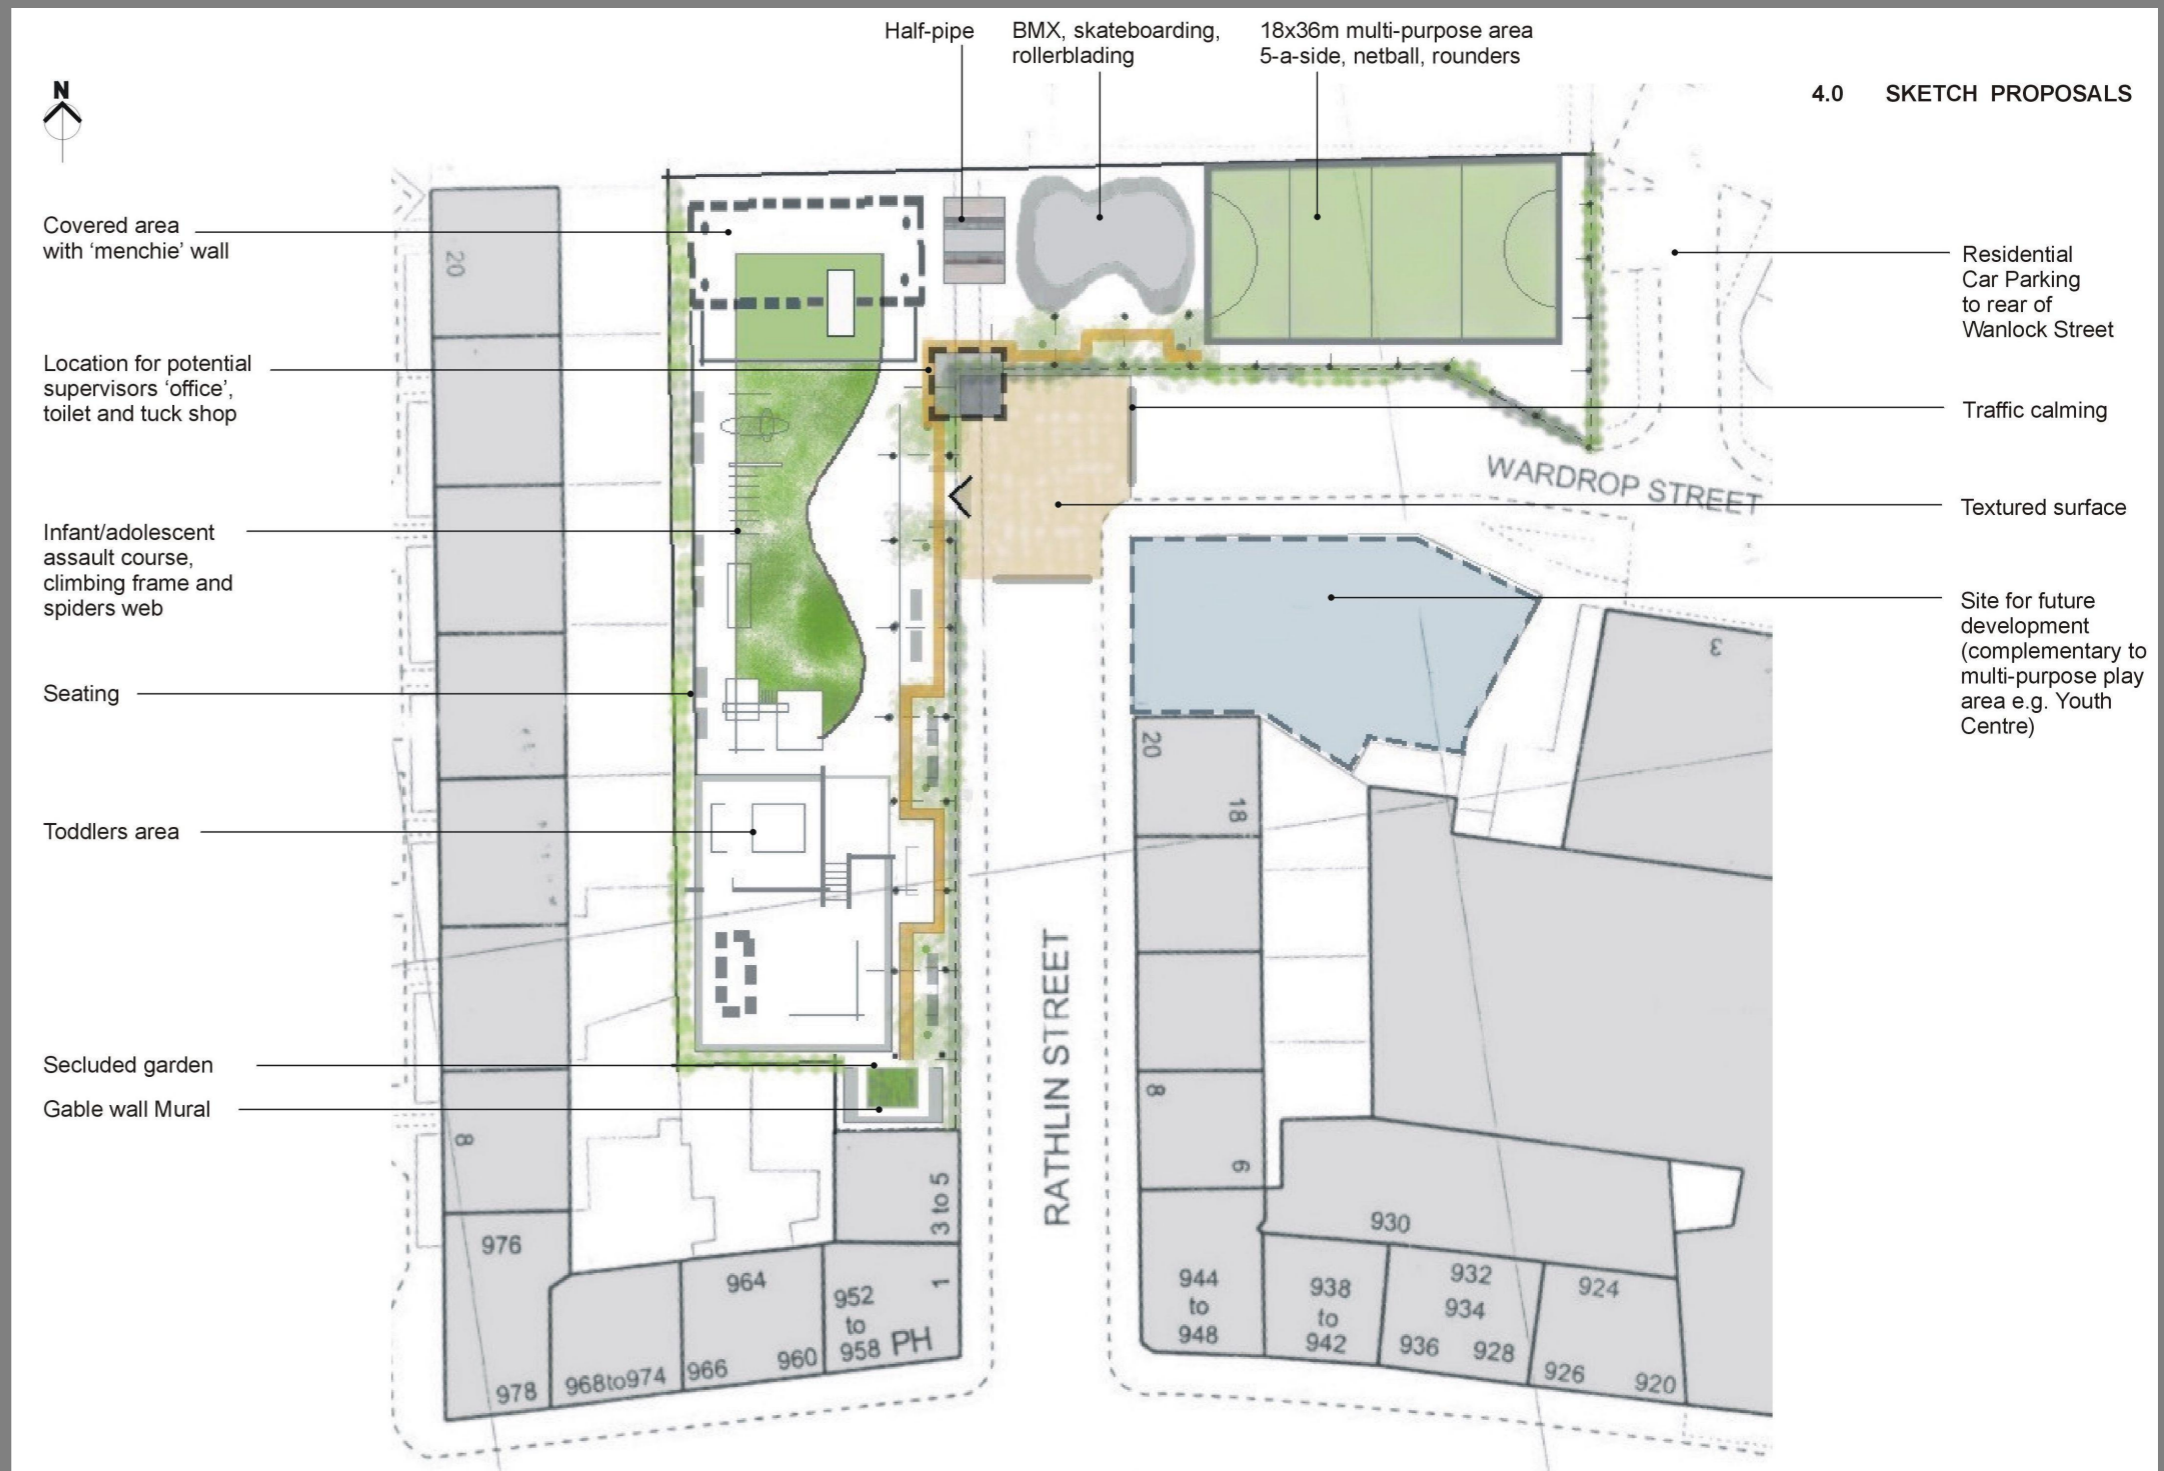

# Play Area Rathlin St. Govan

The Association wished a consultation exercise to be carried out carried out with the community, in particular the young members that live within the G51 postal area, to establish the need for a multi purpose play area and to set out a strategy for participation over the design period of the project.

Several blown-up photographs of the area were displayed at the meetings and the pupils/youth groups were given a current site plan to give us their own ideas of how they saw the area being improved to ensure its future use by the community.

Examples of their requirements were collected and used as the basis for formulating a brief to design their play area.

client  
**Govan HA**

**cmm**  
ARCHITECTS