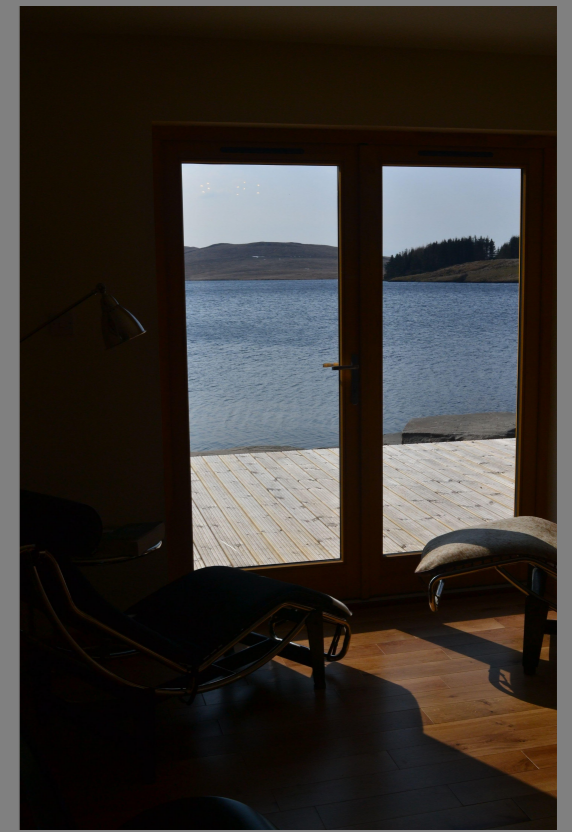

# Boathouse

Our client was in search of a remote location to build a cosy retreat for family use.

Sustainability and remoteness were driving factors. Built from local materials with a high performance external envelope and natural source of power and heat.

A simple boathouse with a slipway to the private fishing loch.

client

**PRIVATE  
CLIENT**