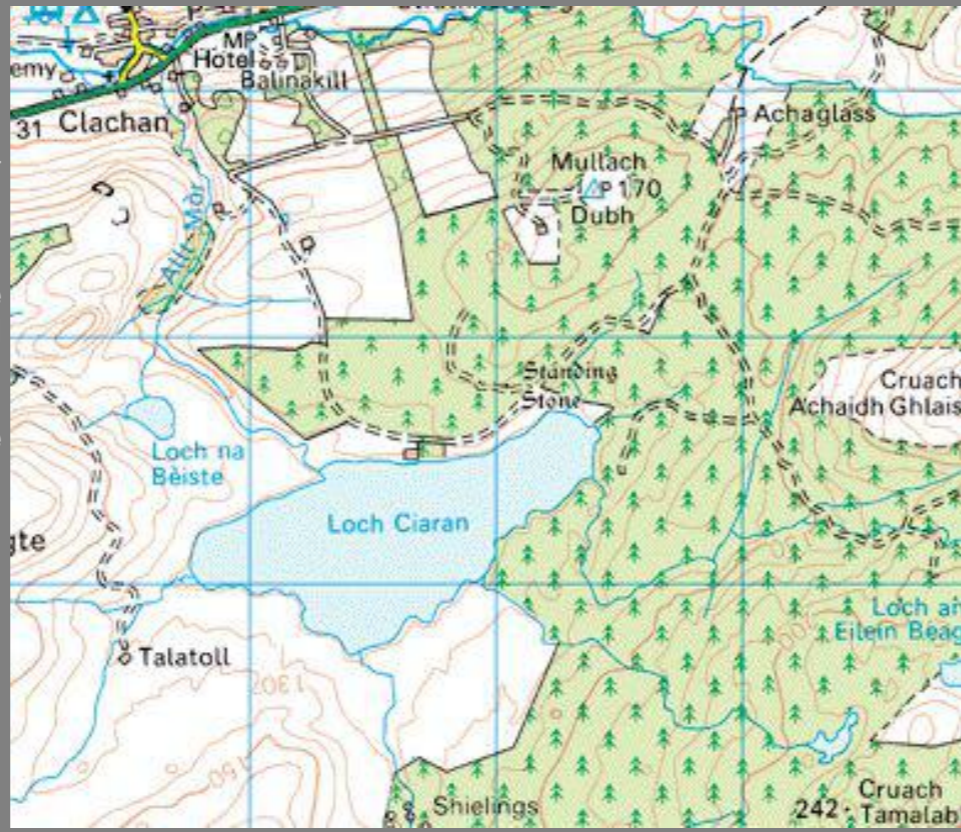

A simple boathouse with a slipway to the private fishing loch.

client

**PRIVATE  
CLIENT**